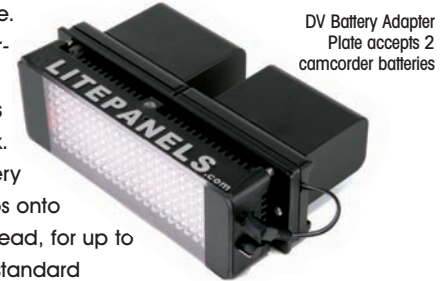

# Litepanels MiniPlus™

Models: 5600°K Flood • 5600°K Spot • 3200°K Flood • IR

MiniPlus™ is the original heavy-duty, compact, portable, dimmable LED soft light. Available in daylight (flood and spot) and tungsten (flood) models, this powerful system provides soft, directional output. This broad lighting source is ideal to mount on a camera, wall, or any place that calls for a highly portable softlight.

## Not Power Hungry

2+ hour Snap-on Battery

Litepanels MiniPlus is three times more efficient than a conventional tungsten camera light. And, it's easy to handle because it's virtually heat free. The system offers an efficient snap-on NiMH 2+ hour battery pack. A convenient 5-step bar graph fuel gauge and improved

charge indicator displays charging status and remaining battery power when the light is in use.

The 100-240VAC international adapter/charger can either run the MiniPlus or charge the battery pack.

The optional DV Battery Adapter Plate simply snaps onto the back of the MiniPlus head, for up to 8 hours of power using 2 standard Panasonic, Canon, or Sony DV camera batteries.

## Highly Controllable

Litepanels MiniPlus heads feature an output control knob for instant dimming from 100% to 0 with minimal color shift. Output is fully flicker free and heat free, and remains consistent even as the battery voltage goes down. For additional control, units are available with precut interchangeable conversion and diffusion gels that handily slip into an integral frame. Gels are supplied in 8 or 16-piece sets customized for every MiniPlus Camera Lite Kit, One-Lite, or Dual-Lite package. These long-life filters can also be purchased either in sets or individually.